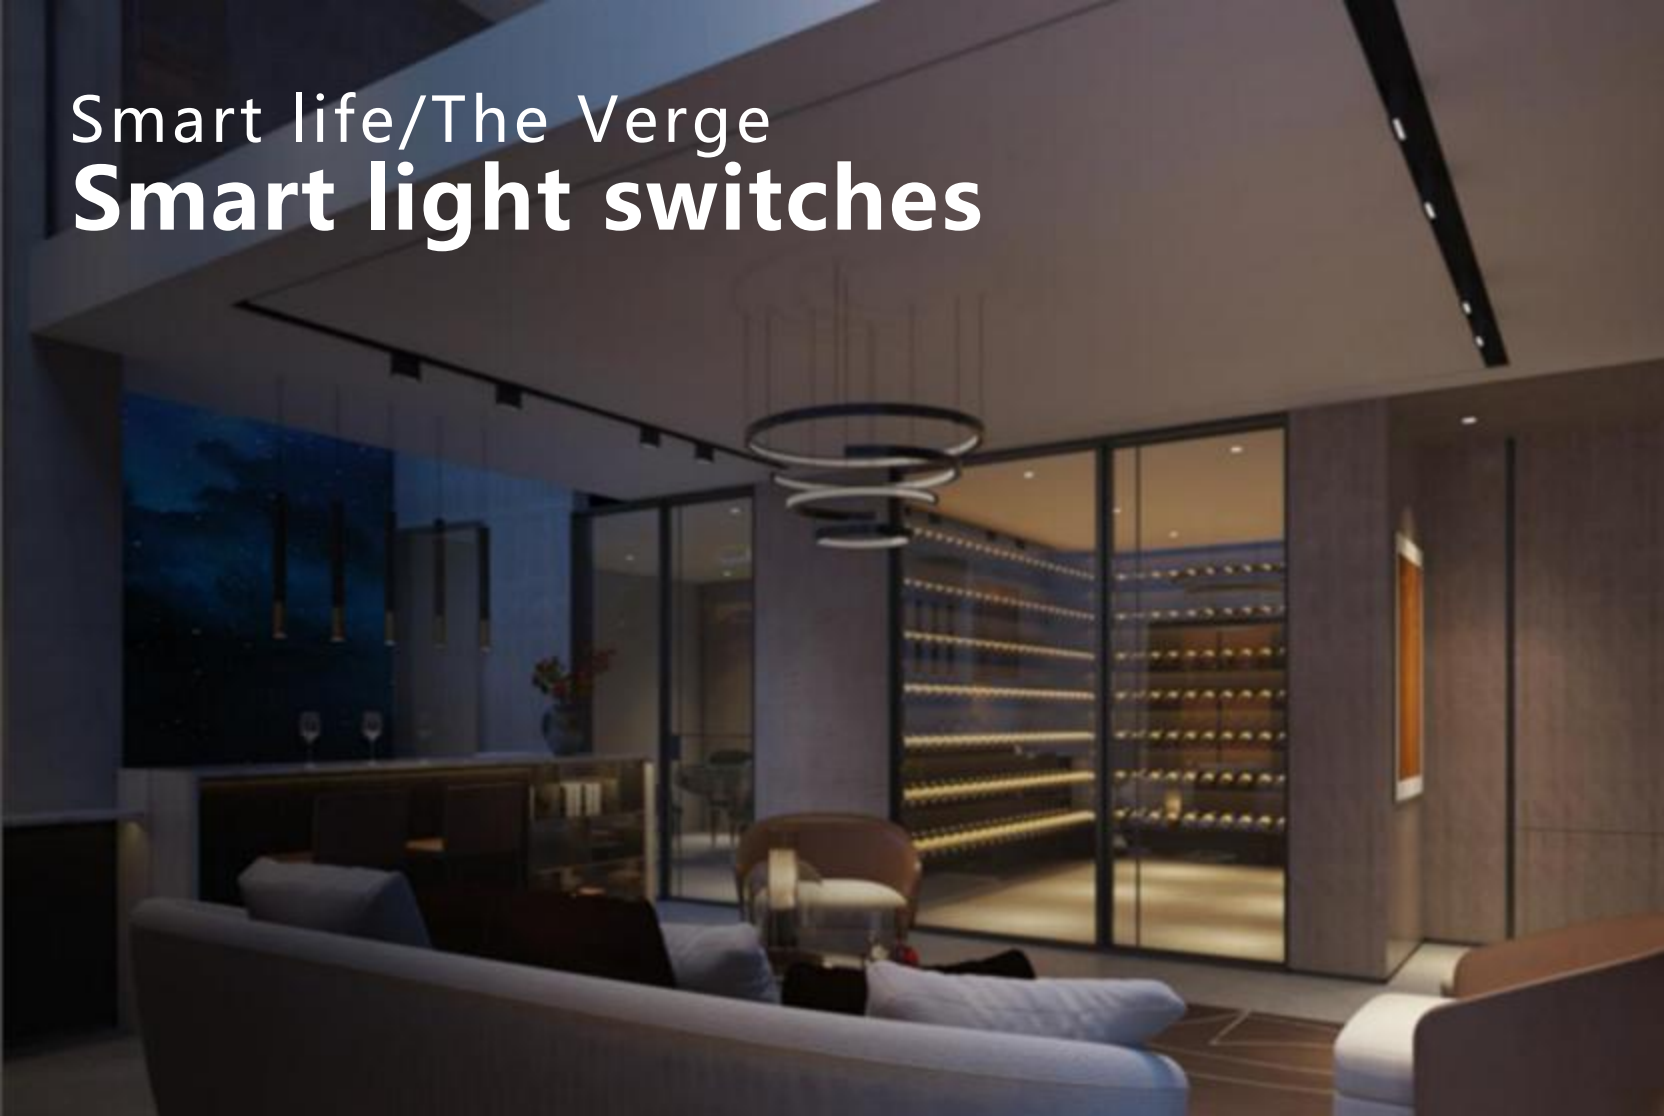

Smart life/The Verge Smart light switches

Modular structure,
free combination,
innovative intelligence,
new aesthetics