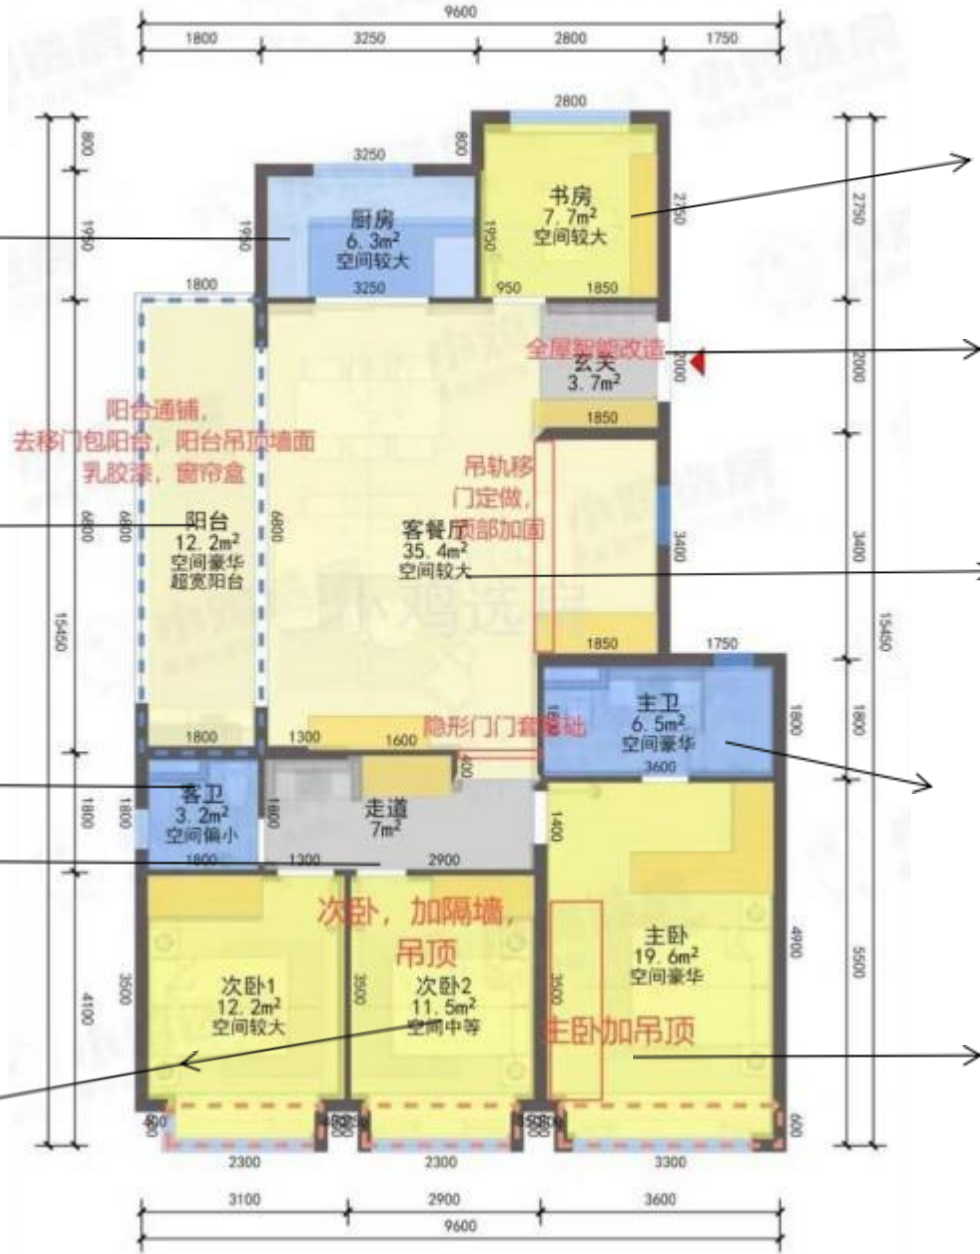

Functional Scenario Description

Kitchen: Intelligent safety is the top priority. Equipped with gas sensor and water immersion sensor. In case of emergency, it will send a reminder to your APP, so that you can deal with the danger at the first time.

Balcony: Lighting, curtains. Remote control of curtain opening and closing is available. For example, if the sunlight is too strong and you are out, you can remotely close the curtains via your mobile phone to block the sun and protect the furniture and home appliances in the house from sun damage.

Guest Bathroom: Lighting. Equipped with human presence sensor for auto-on when people enter and auto-off when people leave.

Equipped with human presence sensor for auto-on when people enter and auto-off when people leave. This area is the dividing zone between public and resting areas. An invisible door can be installed to realize one-touch shutdown of all lights, curtains and air conditioners in the public area, for convenient and fast operation.

Second Bedroom: Lighting, curtains, air conditioner. For example, in night mode, the lights in the bedroom, corridor and guest bathroom will be turned on for you in advance, no more fumbling in the dark to go to the toilet.

Study: Lighting, curtains, air conditioner. For example, in reading mode: the lighting adjusts to the brightness suitable for reading, the curtains close, and the air conditioner adjusts to a comfortable temperature.

Entrance Hall: Lighting, mainly applied to home mode and away mode. One-touch leave button turns off all lights, curtains and air conditioners in the house simultaneously. It can be equipped with sensors for auto light on/off, and matched with smart door lock for security linkage and remote unlocking functions.

Living & Dining Room: Lighting, curtains, air conditioner, TV, music system. The warm lights turn on softly, with color temperature adjustable according to scene needs. For example, in dining mode, the living room lights dim gradually, the dining area lights brighten slowly, followed by soft music, the air conditioner adjusts to a comfortable temperature, and the sheer curtains close gently, creating a full sense of atmosphere and ritual for a warm family gathering.

Master Bathroom: Lighting. When the owner gets up at night, the light turns on softly to 10% brightness, non-glaring, safe and without disturbing sleep. Lighting scenes for shower, washing and other modes deliver comfort and convenience. Equipped with human presence sensor, it realizes the function of auto-on when people enter and auto-off when people leave.

Master Bedroom: Lighting. When the owner gets up at night, the light turns on softly to 10% brightness, non-glaring, safe and without disturbing sleep. Lighting scenes for shower, washing and other modes deliver comfort and convenience. Equipped with human presence sensor, it realizes the function of auto-on when people enter and auto-off when people leave.