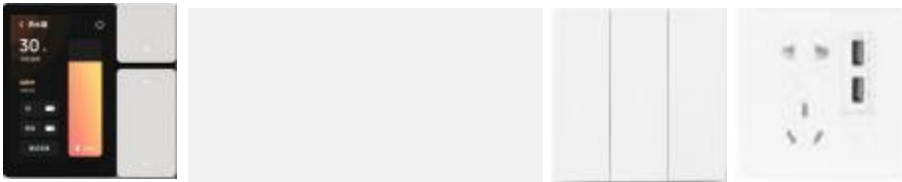

Lightyear (PC + Painting)

Light Luxury (PC+Metallic)

Starry Sky (PC+Paint)

3.5 inch screen with composite switch Xingchen (PC+paint)

Smart life/The Verge Smart light switches

Modular structure,
free combination,
innovative intelligence,
new aesthetics