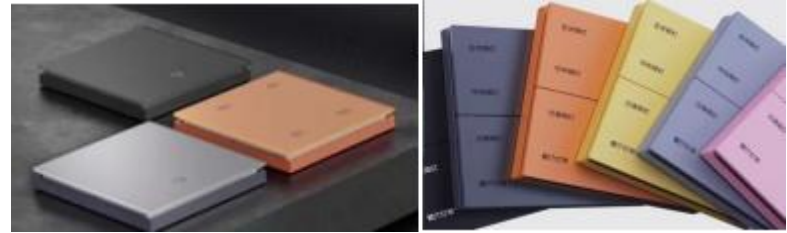

Streamer (AG)