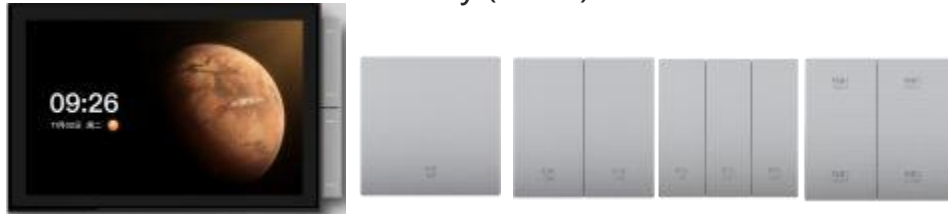

Galaxy (Metal)