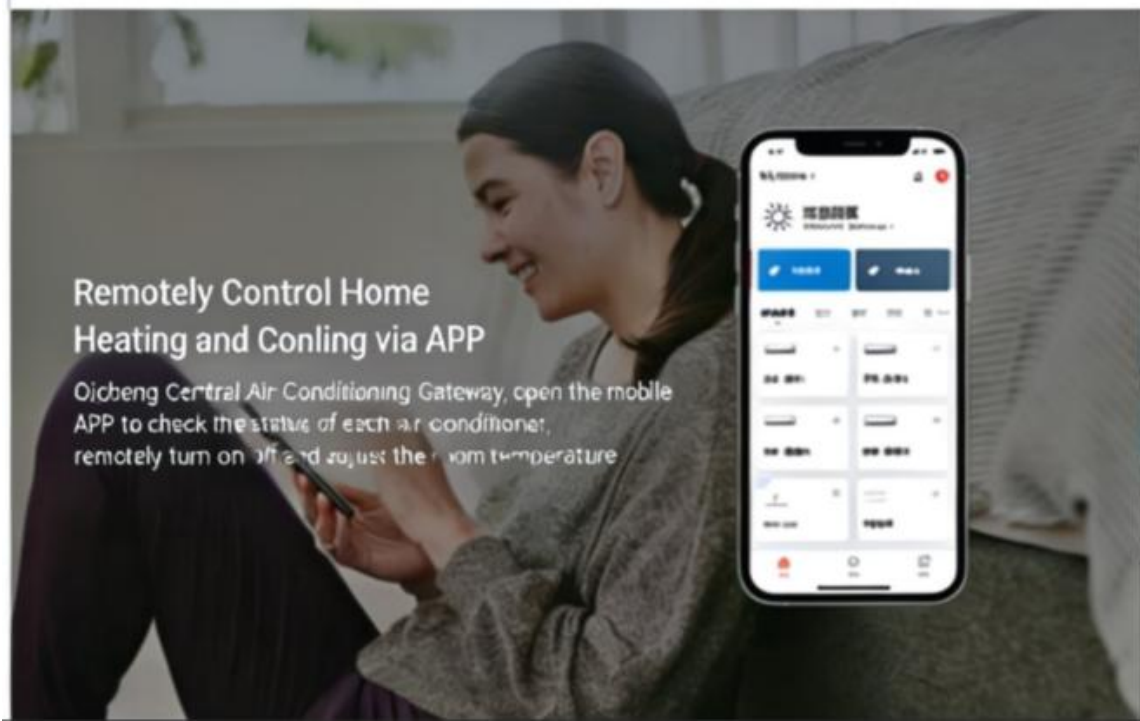

Human presence perception: 1
person comes to turn on the light, and the person goes out the light

Human presence sense: 2
When people come, the lights are turned on, and when people leave, the lights go out

Zigbee Version
VRF Central Air-Conditioning

集中管理 | 远程分控 | gateway

Centralized Management | Remote Control |
 Voice Control

Remotely Control Home Heating and Coning via APP

Diobeng Central Air Conditioning Gateway, open the mobile APP to check the status of each air conditioner, remotely turn on / off and adjust the room temperature