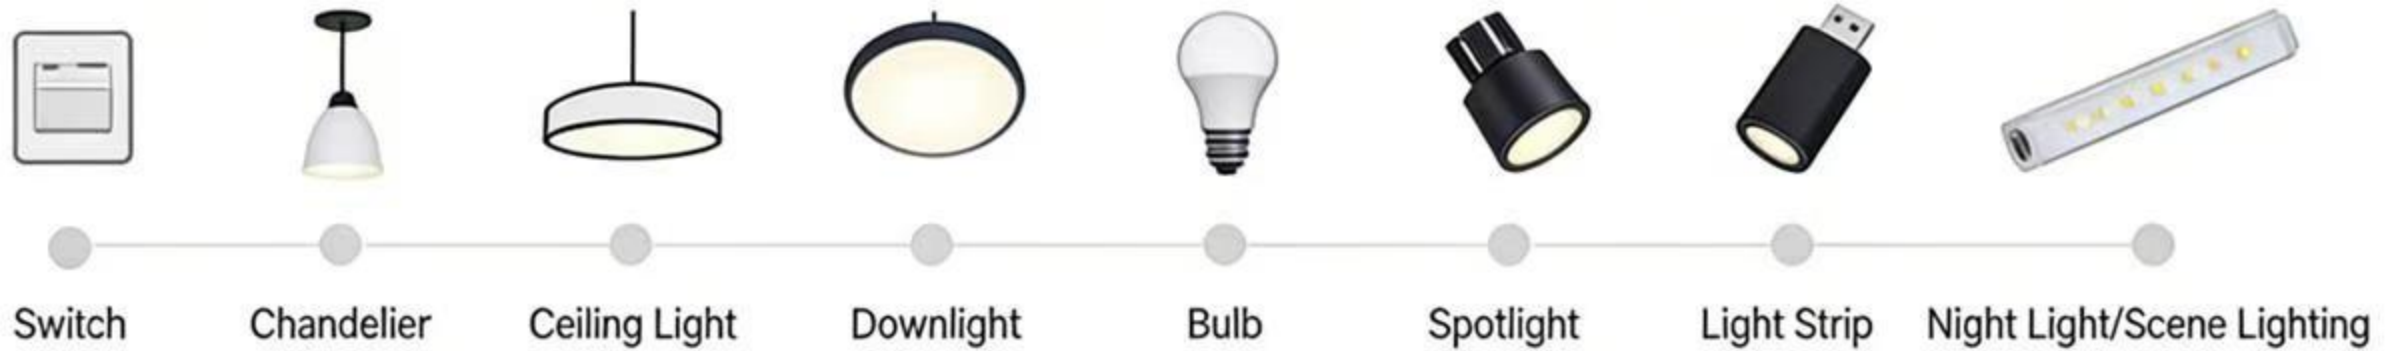

02

Intelligent Light
System
智能照明系统

2700K-6500K Ultra-wide Color Temperature Range,

Dimmable Lights

Turn on the light strip and wall lamp, brightness adjusted to 3%, color temperature set to 2700K. The faint light provides guidance while ensuring basic safety for night waking, and the warm and soft light does not disturb the sleep of your partner.

Illuminance: 20lx

Color Temperature: 2700K

Brightness: Low

Smart Lighting Product Line

Multi-entrance Smart Control

Blue area: Lighting control adopts on/off control mode

Red area: Lighting control adopts dimming mode (0-100%), adjustable color temperature (2700-6500K)